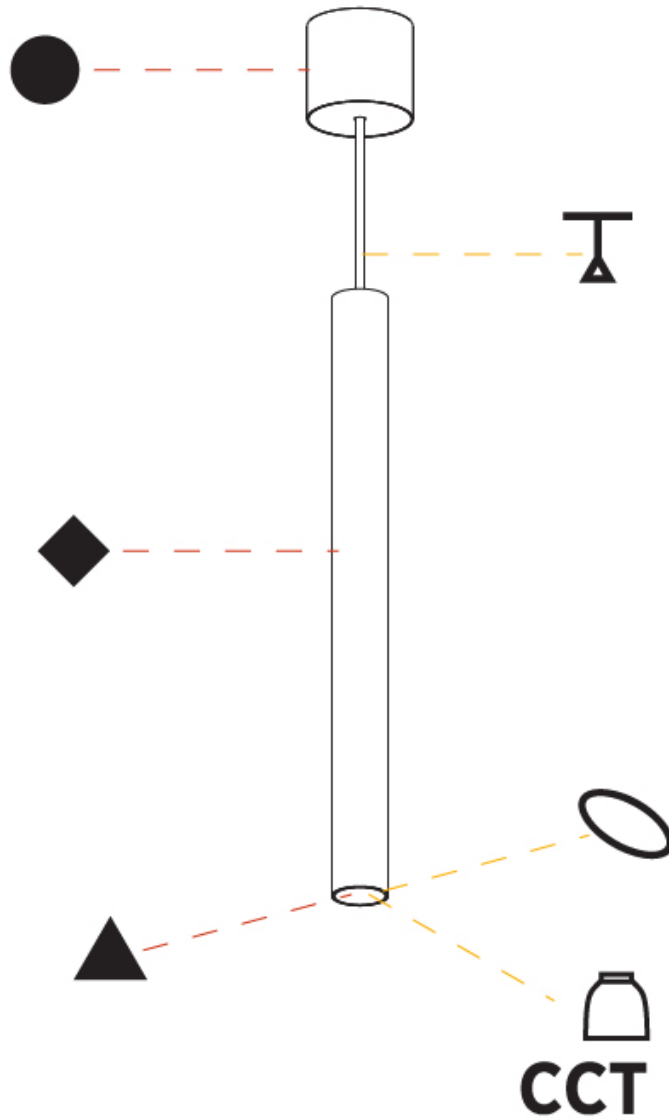

HANGOVER MONOPOINT SURFACE CANOPY SUSPENSION

A300155-

A